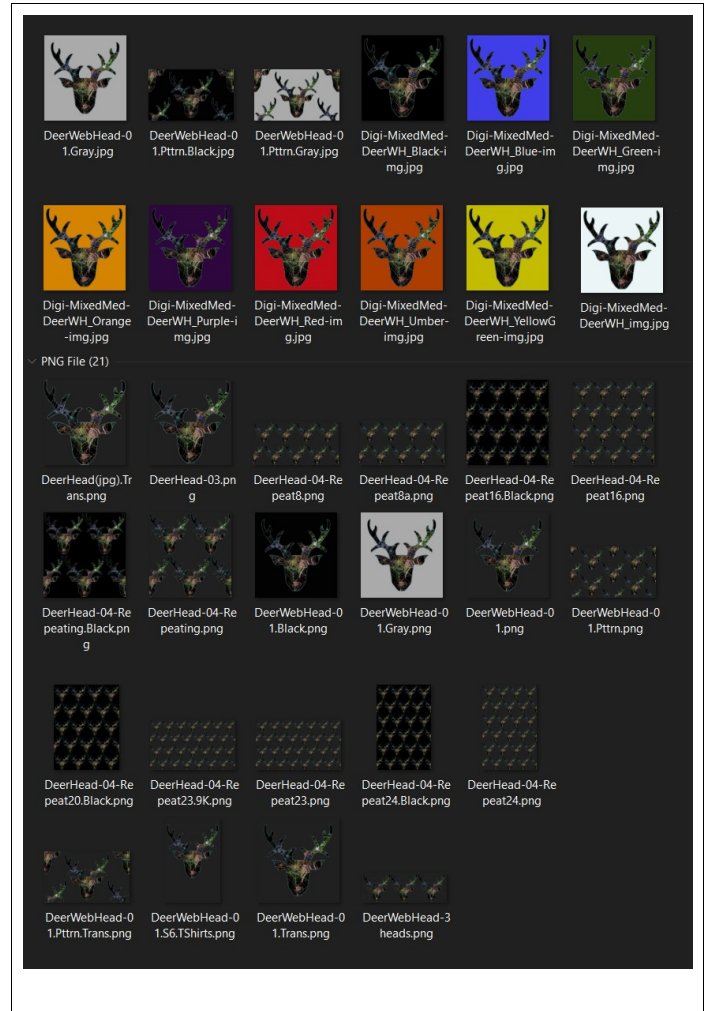

A silhouette of the Head filled with spider webs and spiders. Each spider and web are hand drawn and then digitized. The head silhouette is used to layout the webs and spiders separately for each group of heads (current listing: Bison, Bull, Deer, Dog, Elephant, Elk, Goat, Horse, LongHorn, Markhor, Moose, Ram).

Each group has a set of backgrounds, generally a transparent, black and gray. One or more repeating pattern layouts are available. The full selections of available textures are in-world at the Milda Region location. Set-1 contains the repeating pattern with a single head in the middle and quarters in each corner.

The transparent images are best for materials that you can change the background color independently on. These are used in their full size for RL clothing at RedBubble.com, Society6.com and other sites.

The most current Terms of Sales and Service are at <http://sl.thunderchild.net>

Please do not resale these textures and patterns by themselves. They must be part of a build and not as Full Permissions. (Full Perm). Refer to the Second Life Terms of Service <https://www.lindenlab.com/legal/second-life-terms-and-conditions>

If you have any questions or comments, please contact me at any of the following.

Suggestion Drop Boxes at Milda

<http://maps.secondlife.com/secondlife/Milda/205/161/55>

Facebook page

<https://www.facebook.com/AJLeibengeist/>